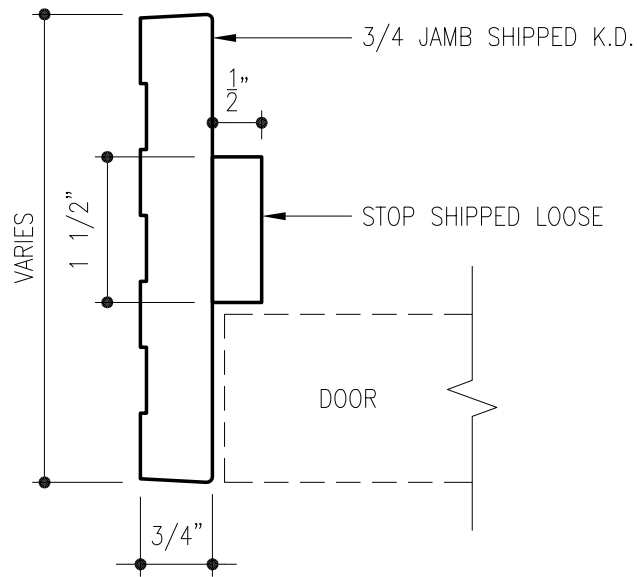

STANDARD FIRE RATED JAMB DETAILS

3/4" JAMB - 20 MINUTE

7/8" JAMB - 45 / 60 / 90 MINUTE