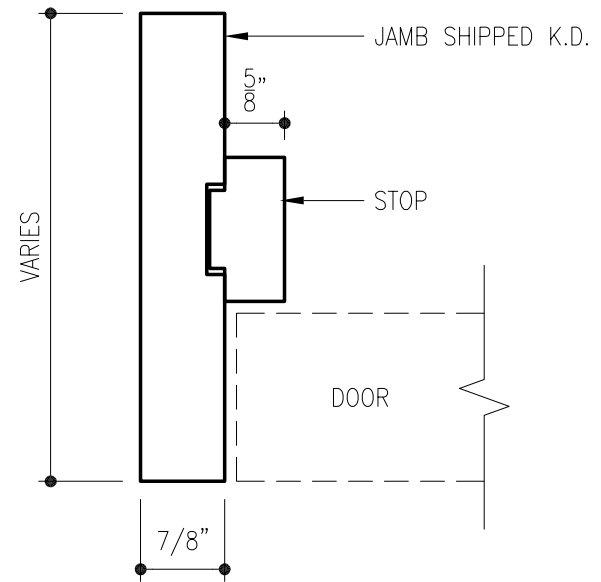

STANDARD FIRE RATED JAMB DETAILS

3/4" JAMB - 20 MINUTE

7/8" JAMB - 45 / 60 / 90 MINUTE